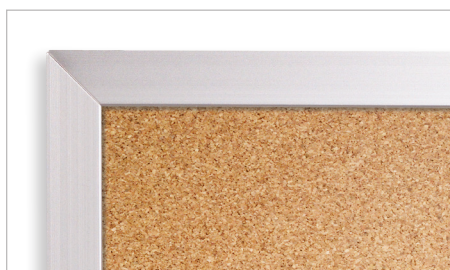

# VALU-TAK TACKBOARD

with Aluminum Trim

**Natural cork is always a winning choice.**

Classic unfinished cork is at home in any environment.

MOORECO™

Durable anodized aluminum trim features hairline miter corners for a tight fit and clean appearance.

## VALU-TAK TACKBOARD – ALUMINUM TRIM

- Valu-Tak cork surface gives you a traditional tackboard with excellent resiliency and tackability.
- Recyclable 1/16" cork surface is bonded to a 7/16" tackable substrate for good tack-holding ability. Cork is durable and self-healing.
- Anodized aluminum trim has a 7/8" profile with hairline mitered corners. Black aluminum trim available at an upcharge.
- Manufactured in the US of foreign and domestic materials. Ten year limited warranty.
- Has achieved GREENGUARD GOLD Certification.

### NATURAL CORK TECHNICAL INFORMATION

- Natural cork surface offers excellent resiliency and tack holding properties.
- The cork layer consists of finely grained composition cork produced with .5mm granulated cork and a polyurethane binder.
- The 1/16" thick 100% natural cork layer is permanently bonded to a 7/16" thick layer of insulation board.
- Boards are factory framed. Custom sizes are available.