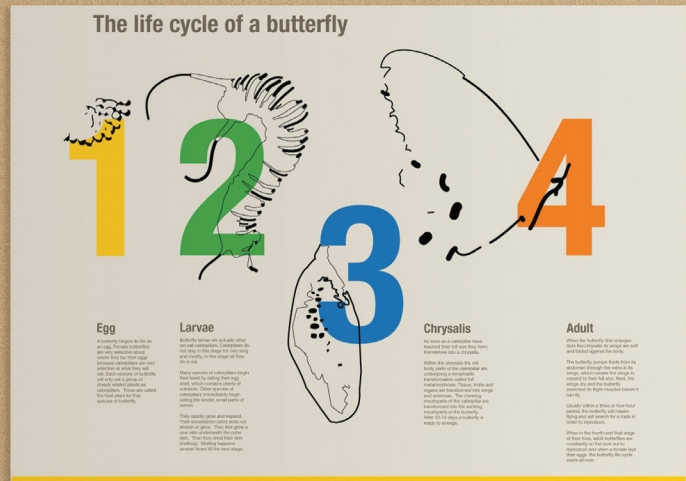

# VALU-TAK TACKBOARD

with Aluminum Trim

**Natural cork is always a winning choice.**

Classic unfinished cork is at home in any environment.

MOORECO™

Durable anodized aluminum trim features hairline miter corners for a tight fit and clean appearance.

## VALU-TAK TACKBOARD – ALUMINUM TRIM

- Valu-Tak cork surface gives you a traditional tackboard with excellent resiliency and tackability.
- Recyclable 1/16" cork surface is bonded to a 7/16" tackable substrate for good tack-holding ability. Cork is durable and self-healing.
- Anodized aluminum trim has a 7/8" profile with hairline mitered corners. Black aluminum trim available at an upcharge.
- Manufactured in the US of foreign and domestic materials. Ten year limited warranty.
- Has achieved GREENGUARD GOLD Certification.

\*Ships UPS \*\*Ships UPS with large package surcharge or additional handling fee. Shipping weights are listed on a per item basis and may vary based on quantities ordered. All boards listed as 3'H x 4'W actually measure 33.8"H x 48"W due to shipping restrictions.