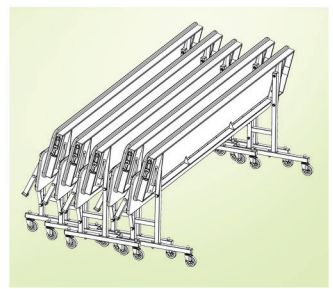

SHOWN:
TWO MODEL #CBG72-CH
COMBINED USING
BUILT-IN GANGING
DEVICES

Create one large table by combining single bench units, using the included built-in ganging devices.

Flip-Up Benches make for compact folding and convenient storage.

TABLE EDGE OPTIONS

Quick Ship: PROTECTEDGE

Standard Ship: VINYL T-MOLDING

SAFETY FEATURE
"Pinch-proof" folding feature: Bench does not touch the top when folding.

SAFETY FEATURE
No trip points around top in classroom setup.

Use as a comfortable bench with back for assembly seating

Rotate the backrest 75° to provide a versatile writing surface, ideal for classroom instruction, testing and study hall use

Tables & benches fold and nest beautifully for perfect storage