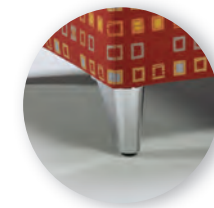

Dillon Vinyl Grade 1

Shown on Cover : 540 Club Chair with 544 Ottoman with Optional Chrome Legs

EDGE

542 Love Seat, 543 Sofa and 540 Club Chair with TLF2424 and TLF2448 Tables

540 Club Chair and 542 Love Seat with TLF2424 Table