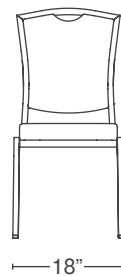

Retractable Ganging

The retractable ganging tucks neatly underneath the frame of the chair when not in use.

Designer Fabrics

Choose from a wide variety of today's popular colors and patterns for your project.

SPECIFICATIONS

CAL 117E Approved
ANSI / BIFMA Approved

Stacking: 10 High
Dimensions: 18" W x 22¹/₄" D x 36" H
Weight: 16 Lbs.
Weight Capacity: 450 Lbs.
C.O.M.: .85* Yards

* No Repeats on C.O.M.

Vista

8851-20"

Shown in Salinas - Moonstone /
Antique Brown Frame

- 7/8" - Steel Frame
- Multiple Steel Cross Members - H Bar
- 2" High Density Foam Seat Cushion
- Plywood Seat (5/8") / Back (7/16")
- Stacking Bars
- 2 Piece Back (No Exposed Tabs)
- Handhold - Easy Handling
- T-Nuts" Throughout - Standard