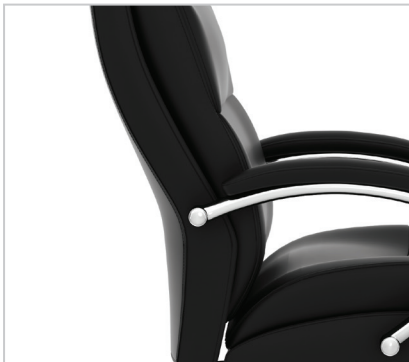

When it comes to choosing office seating options, it is only natural to look for a chair with comfort, class, quality, and aesthetics. This mesh task chair from the OS Big & Tall Collection encompasses all of these characteristics, and is an example of OfficeSource excellence and quality. This task chair comes with a mesh upholstered big and tall comfortable back, offering a soothing experience for the person sitting on it. This task chair comes with a black steel heavy duty base, providing sturdiness. This chair has casters that allow easy movement. You can also adjust the height of the chair according to your needs. This chair is the clear choice for comfort and functionality.

Weight Capacity
350 LBS!

Upholstery In Stock:

BK Black Upholstered
Seat w/Black Mesh Back

[HIGH BACK CHAIRS]

Lumbar Support

Tilt Lock

Padded Arm Rests

Upholstery In Stock:

BREATHABLE & COMFORTABLE MESH

This office chair from the OS Big & Tall Collection is becoming massively popular among executives for all the right reasons. This chair is highly functional and exceptionally comfortable. The high quality mesh upholstery design on the back of the chair provides increased ventilation and air flow. This helps the users stay cool, and the mesh is low maintenance and highly resistant to wear and tear. The tilt tension function helps users adjust the resistance for smooth reclining of the chair when necessary. The height of this chair can easily be regulated using the pneumatic seat height function. The high back offers additional comfort to users, making it easier for them to work extra hours, and conduct meetings efficiently.