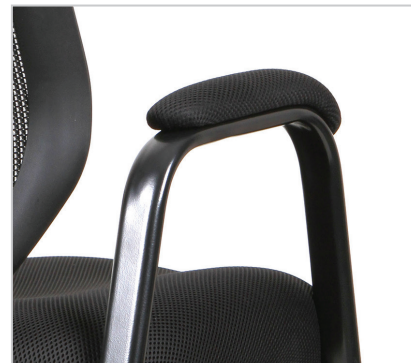

Padded Arm Rests