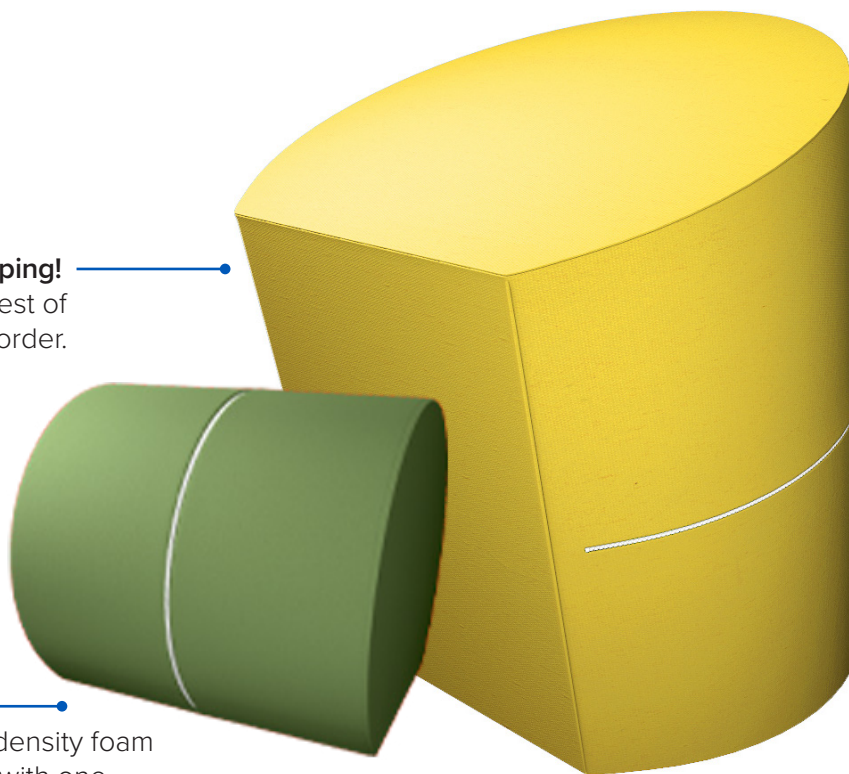

Barrel Slant

Versatile, high-density foam cylindrical shape with one flat side. Two ends are slanted inward. Use seated or on the floor as a roll lounge.

Built Tough for K-12 Demands

Seams exceed industry standard pull strength.

High-Density Foam

Custom-made with industry-best lead times.

Kid Friendly Vinyl

Popular Silvertex® colors in stock.

One Stop Shopping!
Ships with the rest of your **Artcobell** order.

Barrel
Versatile, high-density foam cylinder shape with one flat side. Use seated or on the floor as a roll lounge.

Made in the U.S.A.

Built to last with reliable Artcobell quality and durability.

for more ideas, visit Artcobell.com

+ Floorwork.

Barrel, Barrel Slant, Spots, Pads, Wedge, and Cube are all available with an extra-tough black gripper fabric on the base. The gripper helps keep pads from sliding and getting dirty.