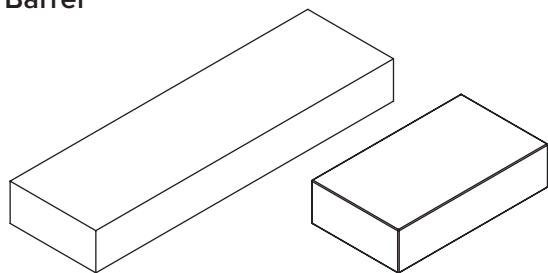

MIX + MATCH

SS-BA12 SS-BA14 SS-BA16 SS-BA18

Barrel

SS-BAS12 SS-BAS14 SS-BAS16 SS-BAS18

Barrel Slant

SS-RP4814

Pad

SS-RP2414

Barrel Slant

Versatile, high-density foam cylindrical shape with one flat side. Two ends are slanted inward. Use seated or on the floor as a roll lounge.

Built Tough for K-12 Demands

Seams exceed industry standard pull strength.