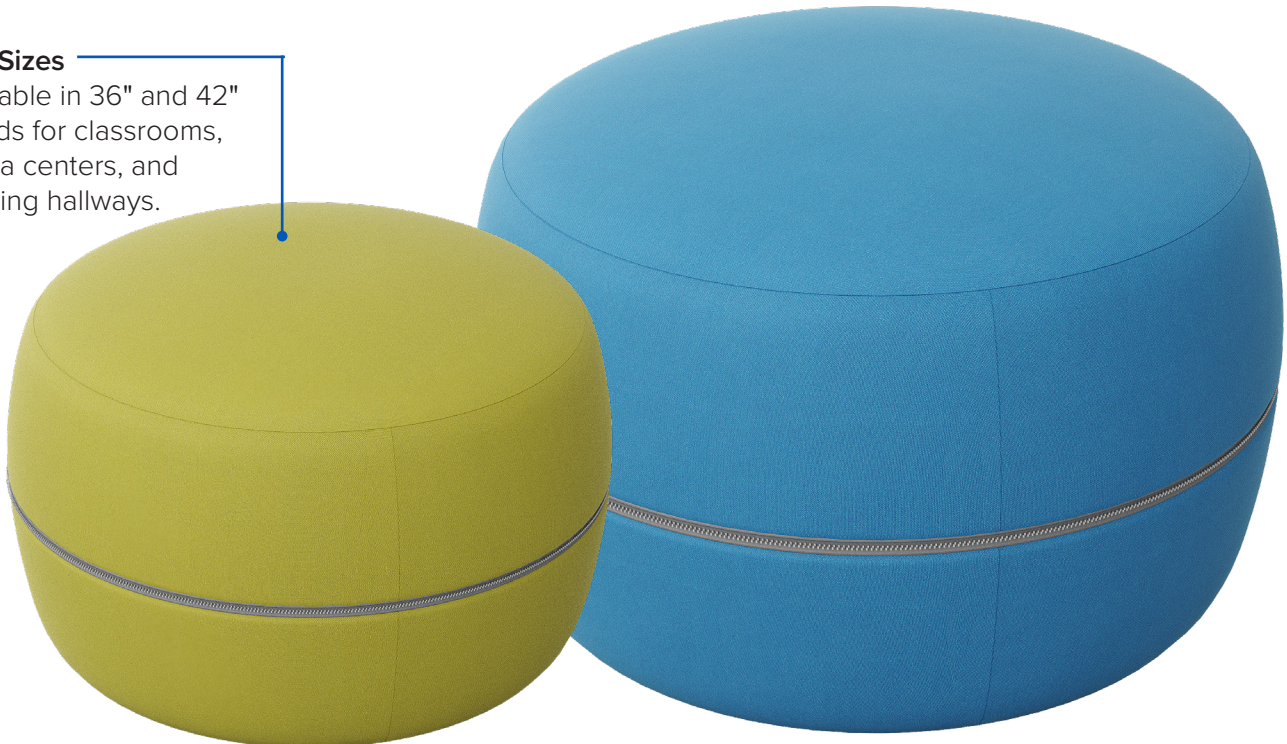

PIXEL

Pixel is a new take on seating that gets students off the ground and focused, but still lets them move. Available with fixed glides or a rocker base.

SPOT

Clever little sit-upon. Spots make floorwork a little more comfortable. Environmentally friendly EPU covers zip off for cleaning.

SNUGSACK

Oversized, overstuffed cushion for just lounging around. All-foam design means no messy beads. Zippered cover for easy removal.

SS-BBR3
SnugSack

SS-BBR4

NEW! SnugSack
Oversized, overstuffed cushion
for just lounging around.

Two Sizes

Available in 36" and 42"
rounds for classrooms,
media centers, and
learning hallways.

All Foam Design

Means no messy beads. Ships
compressed. Simply allow
foam to expand to full-size
once installed.

Barrel Slant

Versatile, high-density foam cylindrical shape with one flat side. Two ends are slanted inward. Use seated or on the floor as a roll lounge.

Built Tough for K-12 Demands

Seams exceed industry standard pull strength.