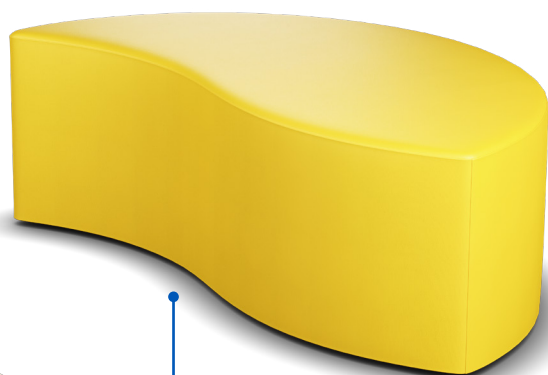

BENCHES SOFT SEATING

ADAPTABLE SOLUTIONS
FOR LEARNING WITHOUT
BOUNDARIES

mix and match in any space

The intelligent curve of our newest Expanse + Nebula Shape Benches comfortably nests up to Gravity, Nova, Expanse and Nebula Shape Tables. The latest entry into the Artcobell line focuses on COMFORT and FLEXIBILITY. Clever upholstered shapes, available in easy care fabrics and vinyl, are designed to mix and match in any space.

CURVED

Designed especially to nest up next to our Radiused Mobile Shelving, this curved bench is perfect for hanging out. Can be used with our Rectangle Bench too!

EXPANSE + NEBULA NEW!

Featuring the same organic curve found on Expanse, Nebula, Gravity and Nova tables.

RECTANGLE

Simple shape with a multitude of uses. Both sizes work with Arcs, and the 42" length nests up to our Mobile Shelving.

Durable — high-density foam over wood base

Built Tough for K-12 Demands
Seams exceed industry standard pull strength

Custom-made — to your requirements with industry-best lead times

Kid Friendly Vinyl
Popular Silvertex® colors in stock

Adjustable Nylon Glides
Optional casters or 3" chrome legs

Intelligent Curve
of the NEW! Expanse + Nebula benches comfortably nests up to Nova, Gravity, Expanse and Nebula Shape Tables