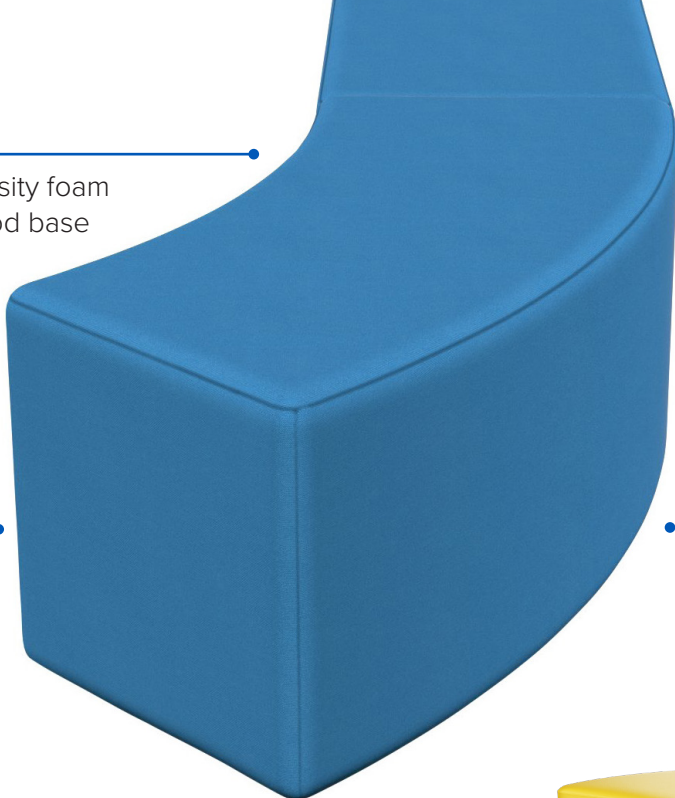

CURVED

Designed especially to nest up next to our Radiused Mobile Shelving, this curved bench is perfect for hanging out. Can be used with our Rectangle Bench too!

EXPANSE + NEBULA NEW!

Featuring the same organic curve found on Expanse, Nebula, Gravity and Nova tables.

RECTANGLE

Simple shape with a multitude of uses. Both sizes work with Arcs, and the 42" length nests up to our Mobile Shelving.

Durable — high-density foam over wood base

Built Tough for K-12 Demands
Seams exceed industry standard pull strength

Custom-made — to your requirements with industry-best lead times

Kid Friendly Vinyl
Popular Silvertex® colors in stock

Adjustable Nylon Glides
Optional casters or 3" chrome legs

Intelligent Curve
of the NEW! Expanse + Nebula benches comfortably nests up to Nova, Gravity, Expanse and Nebula Shape Tables

for more ideas, visit Artcobell.com

+ Flexible Benches
Designed to nest with other Artcobell furniture.

MIX + MATCH

SS-NEB
Nebula 18" & 14" **NEW!**

SS-EXP
Expansive 18" & 14" **NEW!**

SS-BC
Curved 18" & 14"