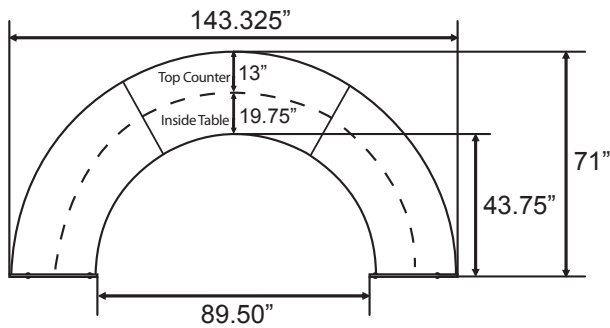

55313 Footprint