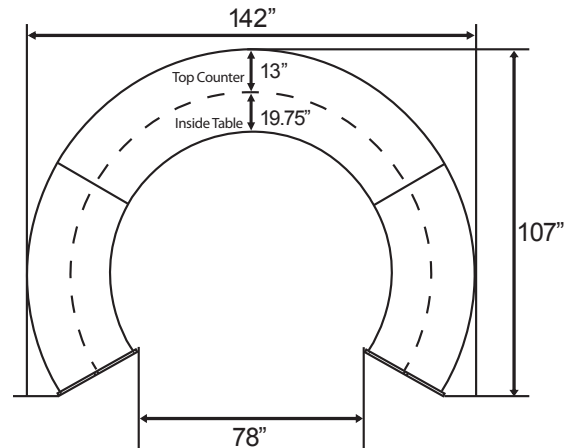

55314 Footprint