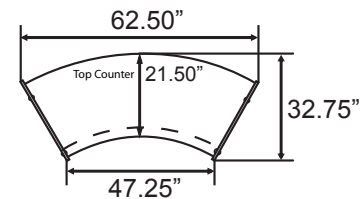

55490 Footprint