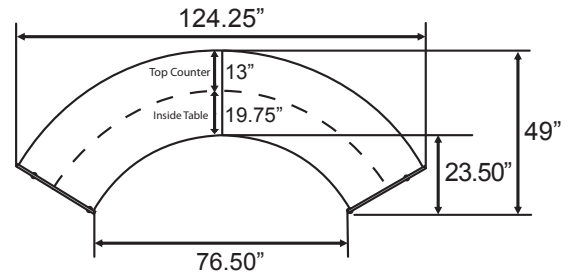

55312 Footprint