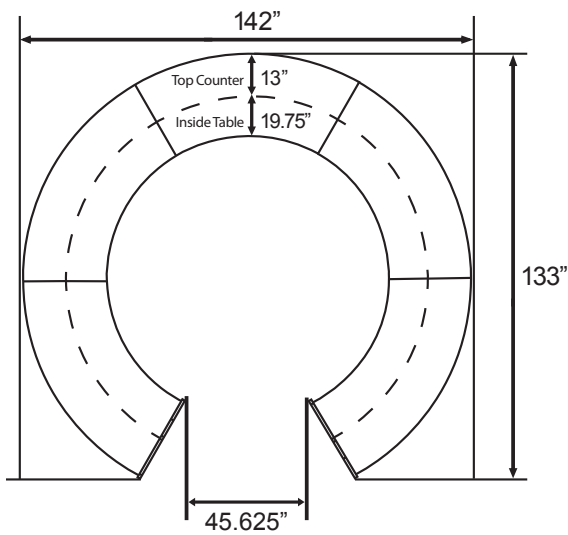

55316 Footprint