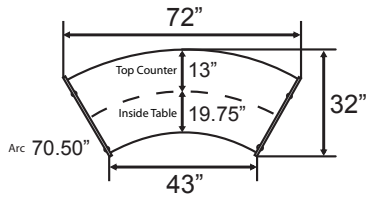

55310 Footprint