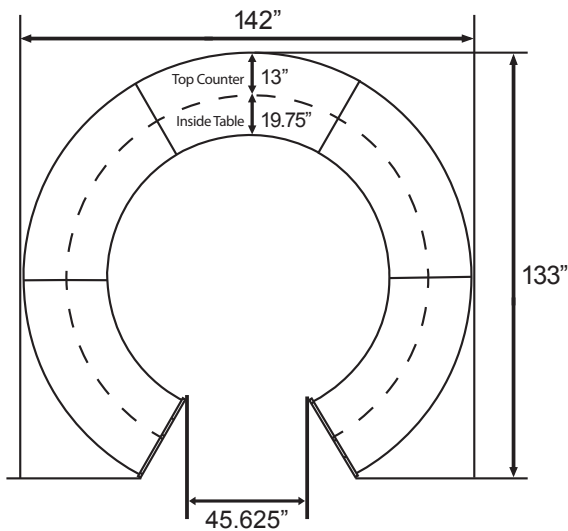

#### Model 55290 Single-Unit

Footprint: 72" W x 45.50" H x 32" D  
Top Counter: 13" D  
Interior Desktop: 19.75" D

### Model 55294 Four-Unit

142" W x 45.50" H x 107" D  
Top Counter: 13" D  
Interior Desktop: 19.75" D

### Model 55296 Five-Unit

142" W x 45.50" H x 133" D  
Top Counter: 13" D  
Interior Desktop: 19.75" D

### Model 55490 ADA

62.50" W x 32.75" H x 25.25" D  
Interior Leg Space: 42.75" W x 32" H

See diagrams  
on next page

55290 Footprint

55292 Footprint

55293 Footprint

55294 Footprint

55296 Footprint