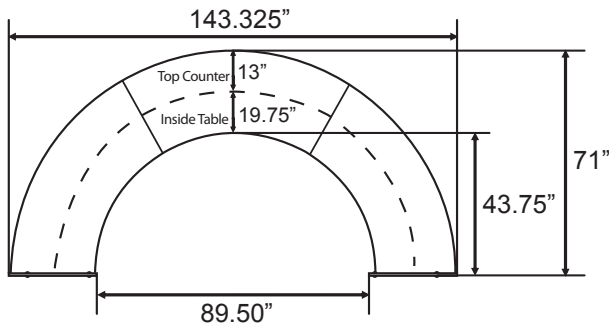

#### Model 55290 Single-Unit

Footprint: 72" W x 45.50" H x 32" D  
Top Counter: 13" D  
Interior Desktop: 19.75" D

#### Model 55292 Double-Unit

124.25" W x 45.50" H x 49" D  
Top Counter: 13" D  
Interior Desktop: 19.75" D

### Model 55296 Five-Unit

142" W x 45.50" H x 133" D  
Top Counter: 13" D  
Interior Desktop: 19.75" D

### Model 55490 ADA

62.50" W x 32.75" H x 25.25" D  
Interior Leg Space: 42.75" W x 32" H

See diagrams  
on next page

55290 Footprint

55292 Footprint

55293 Footprint

55294 Footprint

55296 Footprint