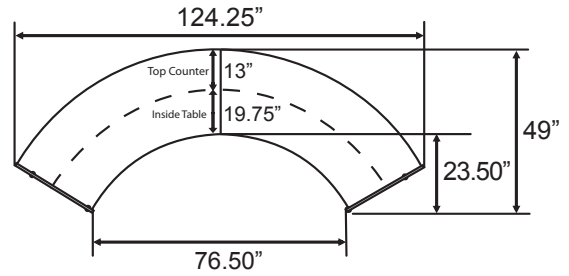

#### Model 55290 Single-Unit

Footprint: 72" W x 45.50" H x 32" D  
Top Counter: 13" D  
Interior Desktop: 19.75" D

#### Model 55292 Double-Unit

124.25" W x 45.50" H x 49" D  
Top Counter: 13" D  
Interior Desktop: 19.75" D

### Model 55296 Five-Unit

142" W x 45.50" H x 133" D  
Top Counter: 13" D  
Interior Desktop: 19.75" D

### Model 55490 ADA

62.50" W x 32.75" H x 25.25" D  
Interior Leg Space: 42.75" W x 32" H

See diagrams  
on next page

55290 Footprint

55292 Footprint

55293 Footprint

55294 Footprint

55296 Footprint