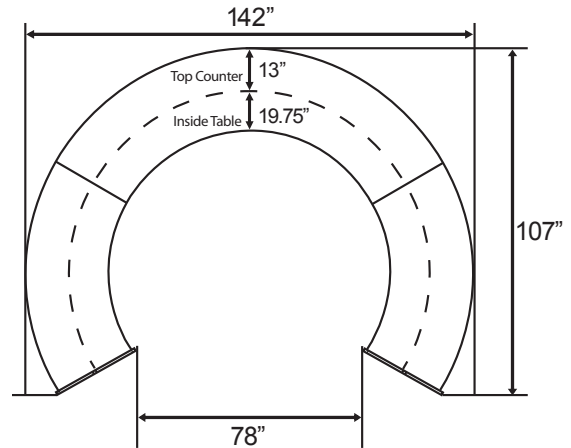

#### Model 55290 Single-Unit

Footprint: 72" W x 45.50" H x 32" D  
Top Counter: 13" D  
Interior Desktop: 19.75" D

#### Model 55292 Double-Unit

124.25" W x 45.50" H x 49" D  
Top Counter: 13" D  
Interior Desktop: 19.75" D

### Model 55296 Five-Unit

142" W x 45.50" H x 133" D  
Top Counter: 13" D  
Interior Desktop: 19.75" D

### Model 55490 ADA

62.50" W x 32.75" H x 25.25" D  
Interior Leg Space: 42.75" W x 32" H

See diagrams  
on next page

55290 Footprint

55292 Footprint

55293 Footprint

55294 Footprint

55296 Footprint