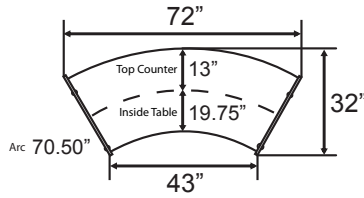

55290 Footprint