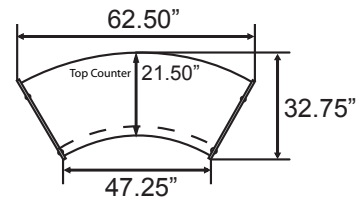

#### Model 55290 Single-Unit

Footprint: 72" W x 45.50" H x 32" D  
Top Counter: 13" D  
Interior Desktop: 19.75" D

### Model 55296 Five-Unit

142" W x 45.50" H x 133" D  
Top Counter: 13" D  
Interior Desktop: 19.75" D

### Model 55490 ADA

62.50" W x 32.75" H x 25.25" D  
Interior Leg Space: 42.75" W x 32" H

See diagrams  
on next page

55290 Footprint

55292 Footprint

55293 Footprint

55294 Footprint

55296 Footprint