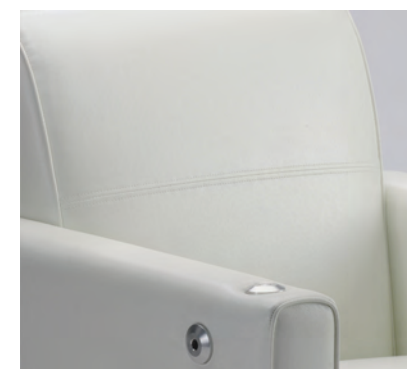

570HS
Shown with optional horizontal double stitch