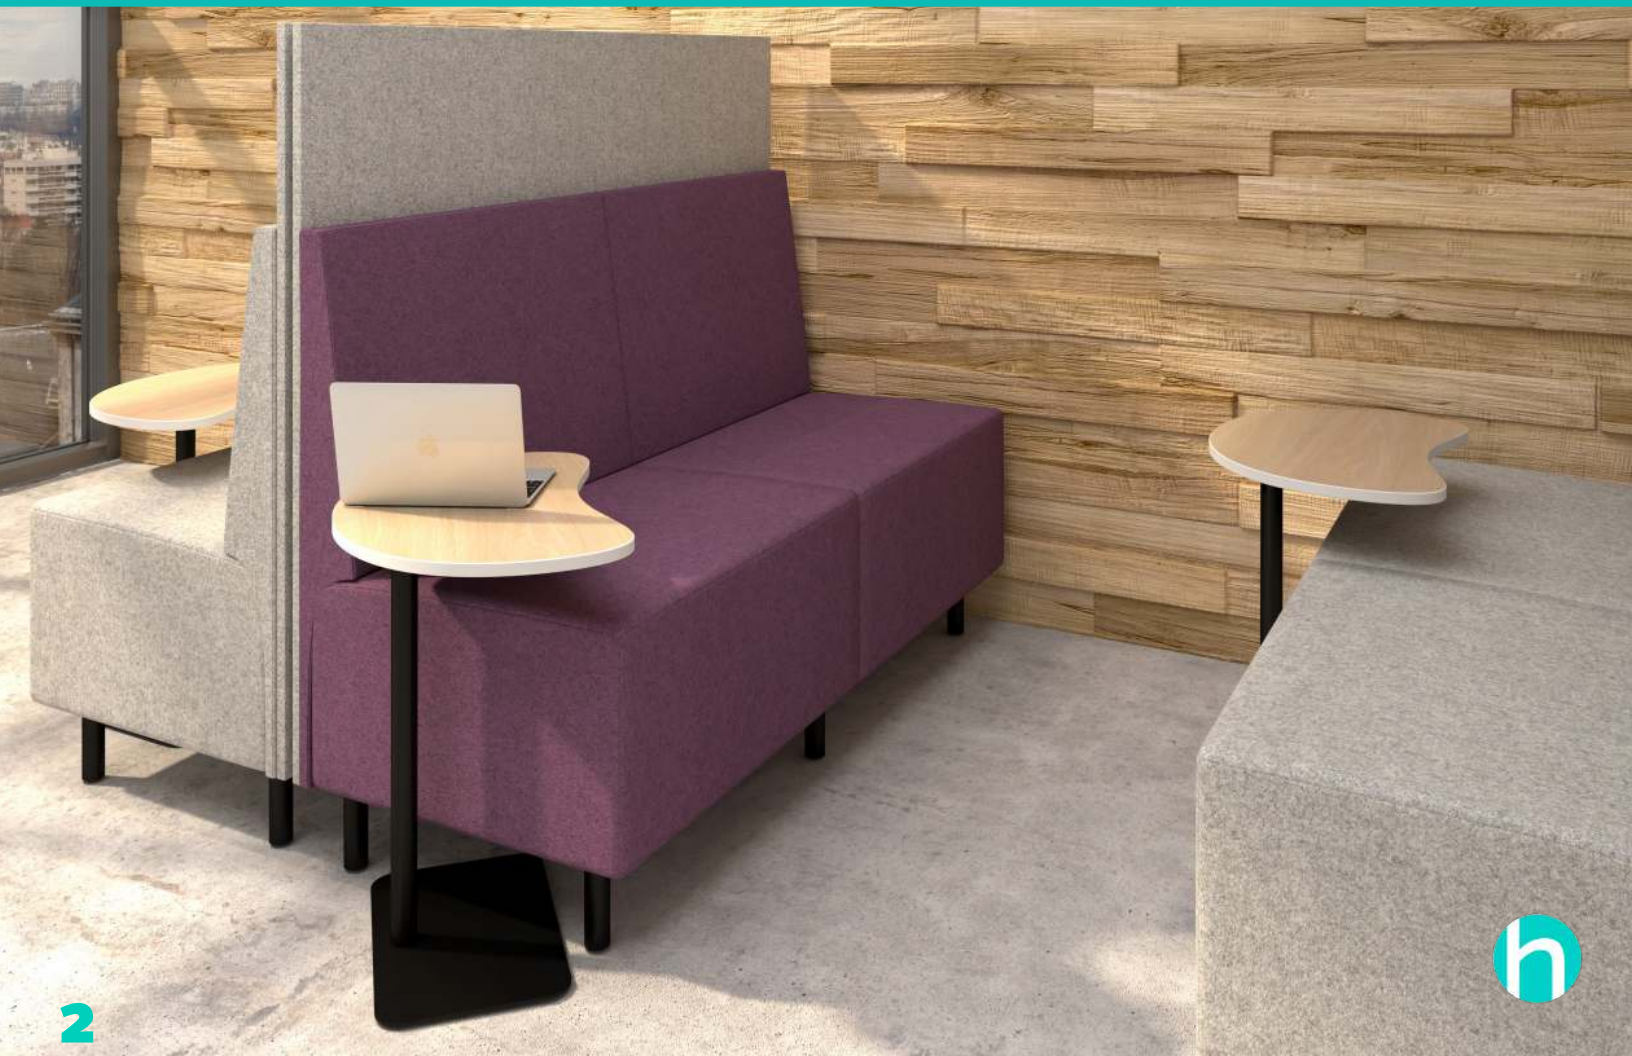

hickory contract

Moons

Laptop Stand Collection

Moons

Moons

Laptop Stand Collection

Crescent Moon

Top	14" x 20"
Height	25.25"
Base	14" DIA

Full Moon

Top	22" DIA
Height	25.25"
Base	14" DIA"

Rectangular Moon

Top	14" x 20"
Height	25.25"
Base	14" DIA

Laminates

Base Colors

**More Color Options Available: Minimum qty apply*

www.HickoryContract.com
7514 West NC #10 Hwy
Vale, NC 28168
P 704.462.2988