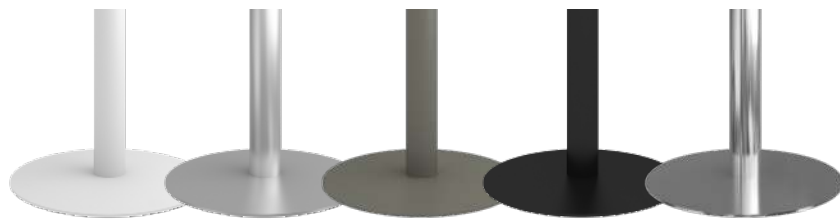

hickory contract

Moons

Laptop Stand Collection

Moons

Moons

Laptop Stand Collection

Crescent Moon

Top	14" x 20"
Height	25.25"
Base	14" DIA

Full Moon

Top	22" DIA
Height	25.25"
Base	14" DIA"

Rectangular Moon

Top	14" x 20"
Height	25.25"
Base	14" DIA

Laminates

Base Colors

**More Color Options Available: Minimum qty apply*

www.HickoryContract.com
7514 West NC #10 Hwy
Vale, NC 28168
P 704.462.2988