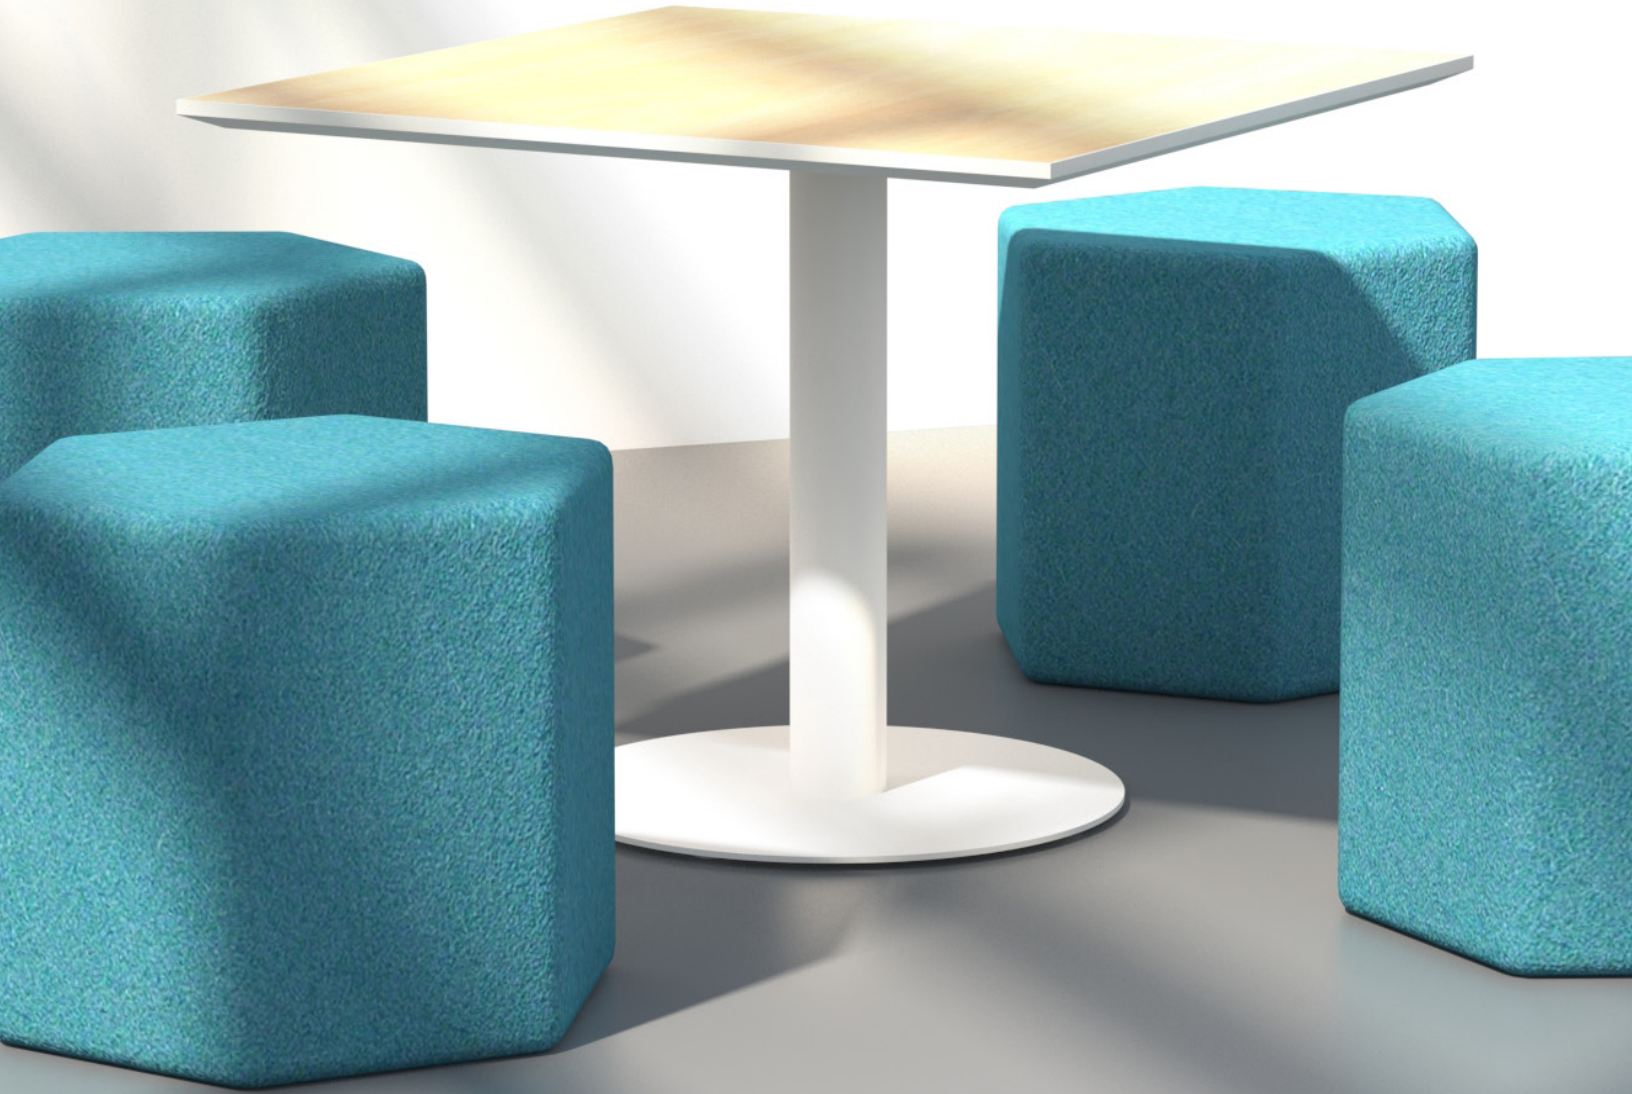

OrionTables

Orion Tables

19" round|knife

29" round|knife

Orion Tables

29"

42" rectangular|square

29" square|knife

Orion Tables

additional top sizes and base colors available

Orion Tables

Orion Tables

*shown in pinnacle walnut

19"

shown in black base

knife edge

square edge

29"

shown in polished chrome base

knife edge

square edge

42"

shown in sky white base

knife edge