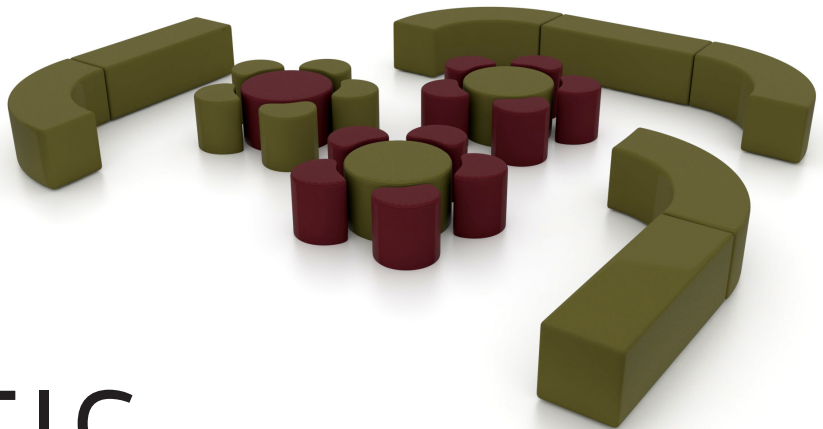

PAUSE

ENERGETIC

No matter the furniture needs, Pause can be customized to fit in virtually any scenario. Use Pause as a full collection, or mix and match with other Hickory Contract collections

*For a complete list of options, sizes, and colors, please refer to the pricebook

www.HickoryContract.com 7514 West NC #10 Hwy Vale, NC 28168 P 704.462.2988