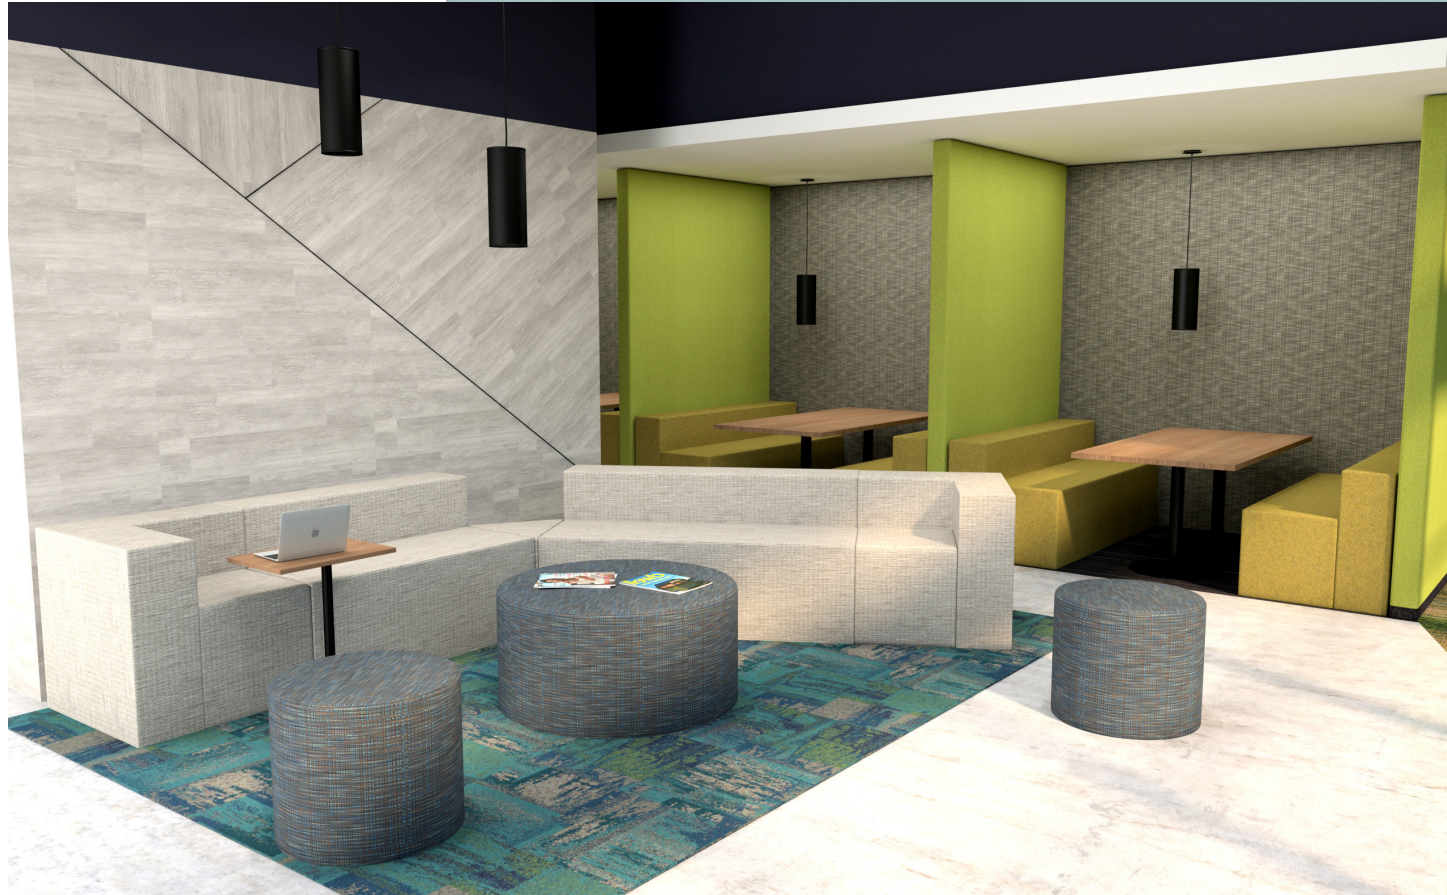

Pause

MODULAR FURNITURE

PAUSE

SHAPES SHAPES SHAPES

With so many fun and useful shapes to choose from including hexagons, triangles, flowers, half circles, and skinny rectangles, the configurations Pause offers are endless. Make back to back booths, serpentine, dollops of drums, or 90 degree angles.

FORM | FUNCTION

Maximize your space by adding back to back booths and easily add tables that fit the situation in one standard collection. Custom sizing is also offered!

NOT JUST DRUMS AND CUBES

Pause models with backs allow you to turn the corner, and create sofas with arms, or create hard and soft angles. Optional power and accessories for more customization.

PAUSE

MULTI - PURPOSE

The Pause Collection can be used for a variety of applications including educational spaces, dining, commercial, modern offices, and public areas.

PAUSE

ENERGETIC

No matter the furniture needs, Pause can be customized to fit in virtually any scenario. Use Pause as a full collection, or mix and match with other Hickory Contract collections