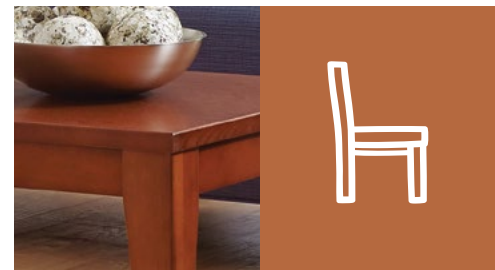

Finishes

Casegoods, Tables and Seating

Availability for Casegoods and Tables

	Black	Boardwalk (Smooth)	Boardwalk (Textured)	Driftwood (Smooth)	Driftwood (Textured)	Espresso	Graphite	Mahogany	Monticello Maple	Natural Maple	Shoreline (Smooth)	Shoreline (Textured)	Windsor Cherry
CASEGOOD SERIES													
Hyperwork	✓	☐	✓	☐	✓	✓	✓	✓	✓	✓	☐	✓	✓
Hyperwork Education	✓	☐	✓	☐	✓	✓	✓	✓	✓	✓	☐	✓	✓
MEETING / TRAINING / BREAKROOM TABLES													
Boost	✓	✓	✓	✓	✓	✓	✓	✓	✓	✓	✓	✓	✓
Clique	✓	✓	✓	✓	✓	✓	✓	✓	✓	✓	✓	✓	✓
Duality	✓	✓	✓	✓	✓	✓	✓	✓	✓	✓	✓	✓	✓
Hyperwork	✓	☐	✓	☐	✓	✓	✓	✓	✓	✓	☐	✓	✓
Hyperwork Education	✓	☐	✓	☐	✓	✓	✓	✓	✓	✓	☐	✓	✓
Matrix	✓	☐	✓	☐	✓	✓	✓	✓	✓	✓	☐	✓	✓
Milan	✓	✓	✓	✓	✓	✓	✓	✓	✓	✓	✓	✓	✓
Spencer	✓	☐	✓	☐	✓	✓	✓	✓	✓	✓	☐	✓	✓
OCCASIONAL TABLES													
6700 Series (TFL top)	✓	✓	✓	✓	✓	✓	✓	✓	✓	✓	✓	✓	✓
6700 Series (Veneer top)*	✓	✓		✓		✓		✓	✓	✓	✓		✓
Eve	✓		✓		✓	✓	✓	✓	✓	✓		✓	✓
Flex	✓		✓		✓	✓	✓	✓	✓	✓		✓	✓
Hyperwork	✓	☐	✓	☐	✓	✓	✓	✓	✓	✓	☐	✓	✓
Malibu	✓		✓		✓	✓	✓	✓	✓	✓		✓	✓
Spencer	✓	☐	✓	☐	✓	✓	✓	✓	✓	✓	☐	✓	✓
Trados Metal	✓	✓	✓	✓	✓	✓	✓	✓	✓	✓	✓	✓	✓

*Products use seating stain finishes color-coordinated with laminate finishes, not actual laminate.

✓ available
☐ tops only

Seating

Seating finishes highlight the unique characteristics of wood office and reception seating as well as coordinate with laminate casegoods.

Driftwood (DW) **Shoreline (SL)** **Boardwalk (BW)** **Natural (FM)** **Monticello Maple (MM)** **Windsor Cherry (WC)** **Espresso (ESP)** **Black (BLK)** **Mahogany (MAH)** **Moab (MOB)**

Laminate

Thermally fused laminates provide uniform coloration and pattern as well as high-performance durability for lasting value.