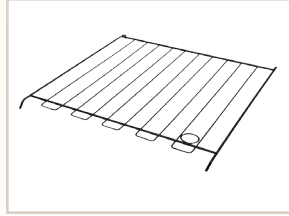

Stacking Bookrack