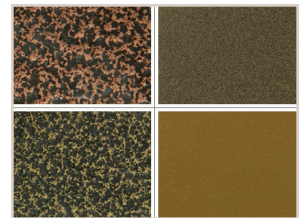

Frame Finishes

To view fabrics & frame finishes, please visit www.ctsfabrics.com

7701-09/17