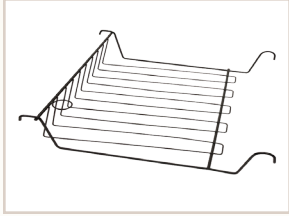

CAL 117E Approved
ANSI / BIFMA Approved

Stacking: 6-8 High
Dimensions: 20" W x 24" D x 34½" H
Weight: 20 Lbs.
Weight Capacity: 400 Lbs.
C.O.M.: 1.1* Yards

* No Repeats on C.O.M.

20"
Center to Center
Space: 21"

7701-20-HZ-9/17

...better by design.

WORSHIP / CHURCH

www.churchchairsbycomfortek.com
1.888.678.2060

ACCESSORIES

Hanging Bookrack

Stacking Bookrack

Communion Cup Holder