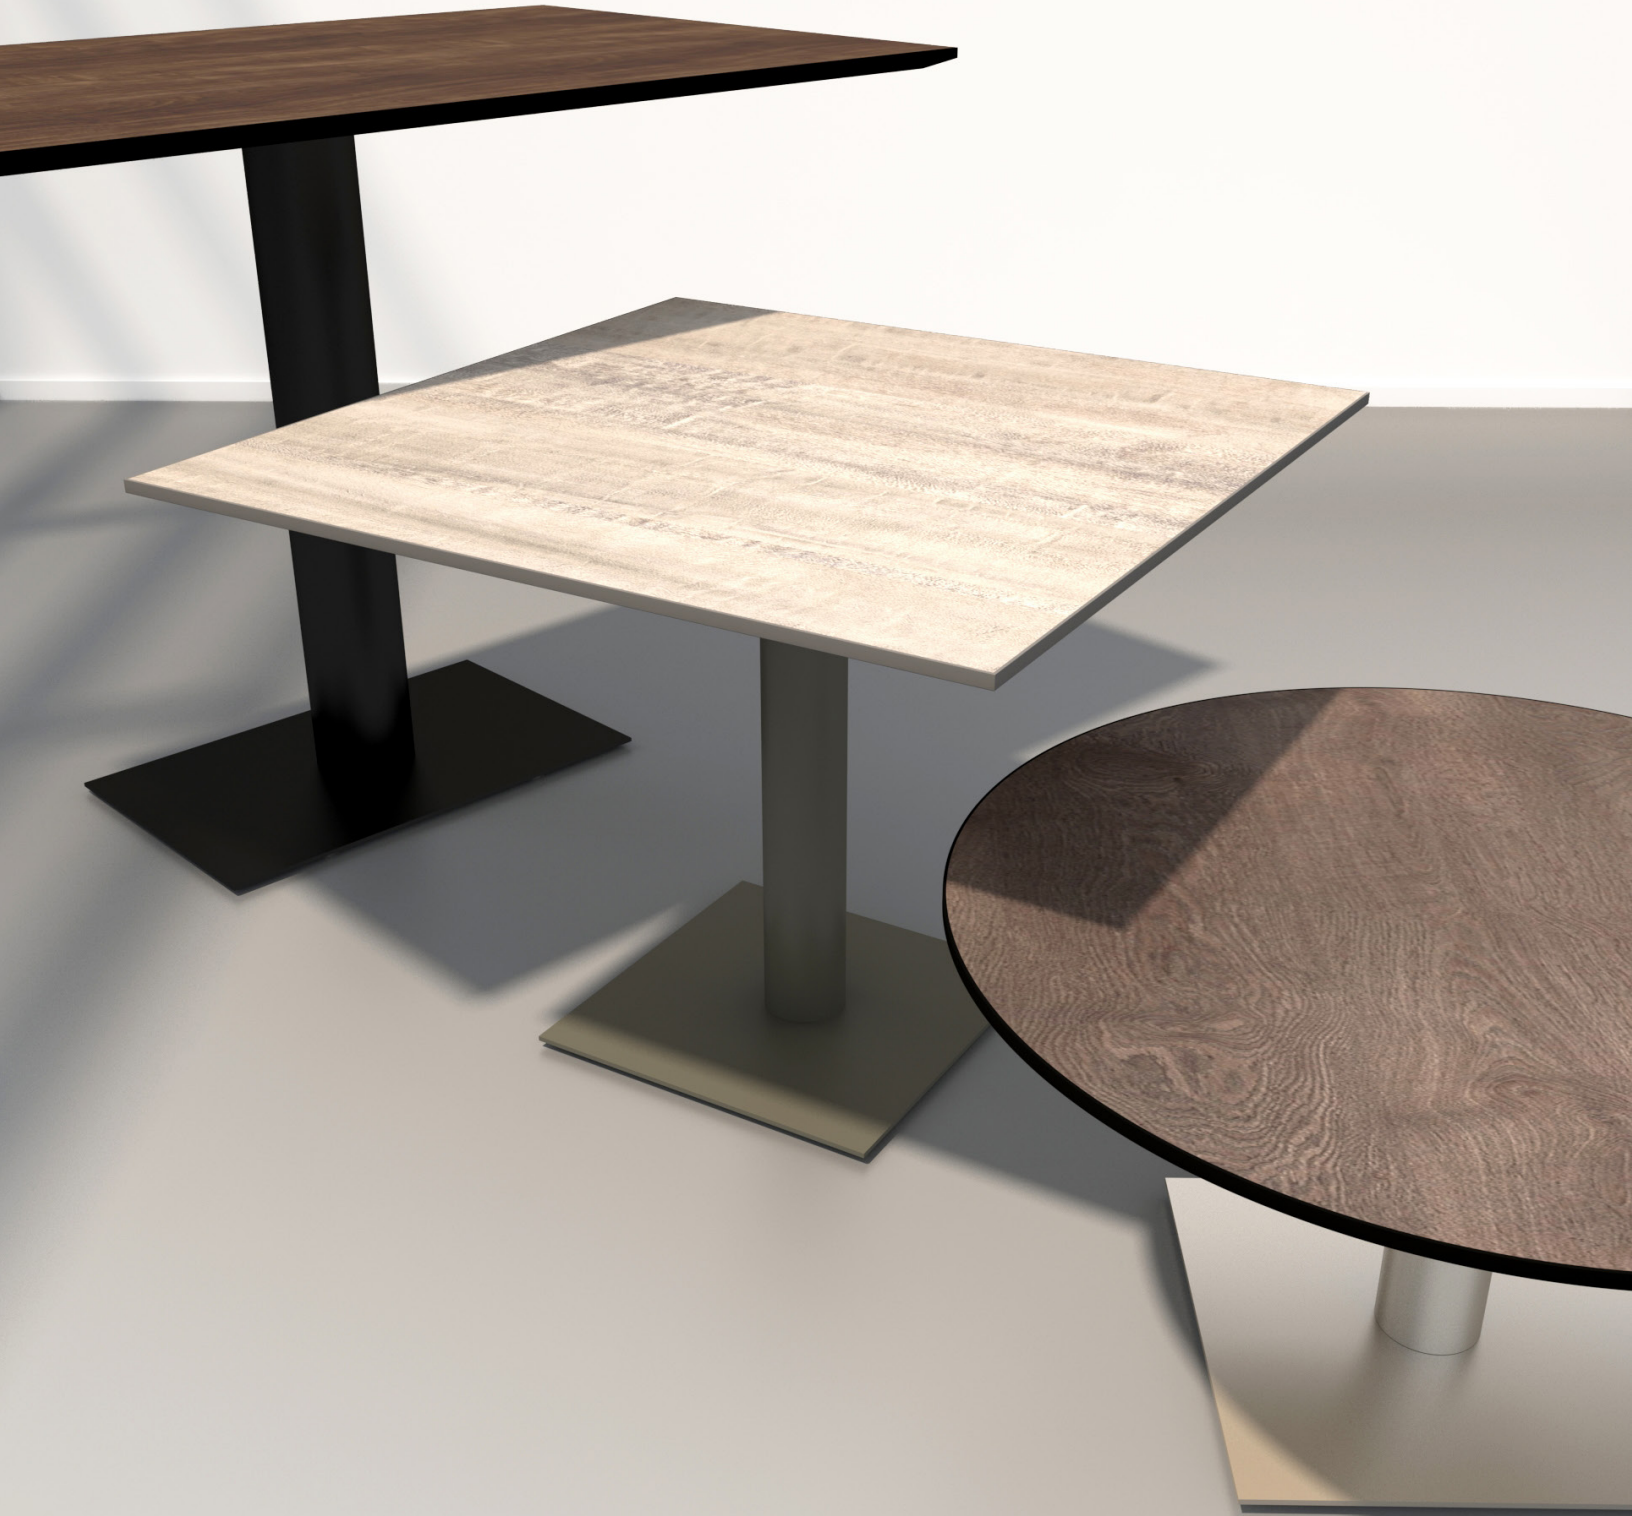

Carina Tables

Carina Tables

the Carina Table Collection comes in 19", 29", & 42" heights and a vast selection of table sizes including, round, square, & rectangular shapes.

29" dining table

With a modern square base, and a wide range of standard laminate options, the Carina tables are so adaptable for use in virtually any environment

CarinaTables

19" occasional table

So easy to specify! We curated the most popular base & table top sizes to make ordering the Carina table so simple!

Carina Tables

*shown in ebony recon w/ black knife edge & polished chrome base

19"

36" DIA

42" x 42"

29"

48" DIA

48" x 48"

42"

48" DIA

48" x 48"

round

square

rectangular

36" x 60"

36" x 60"

36" x 60"

base colors