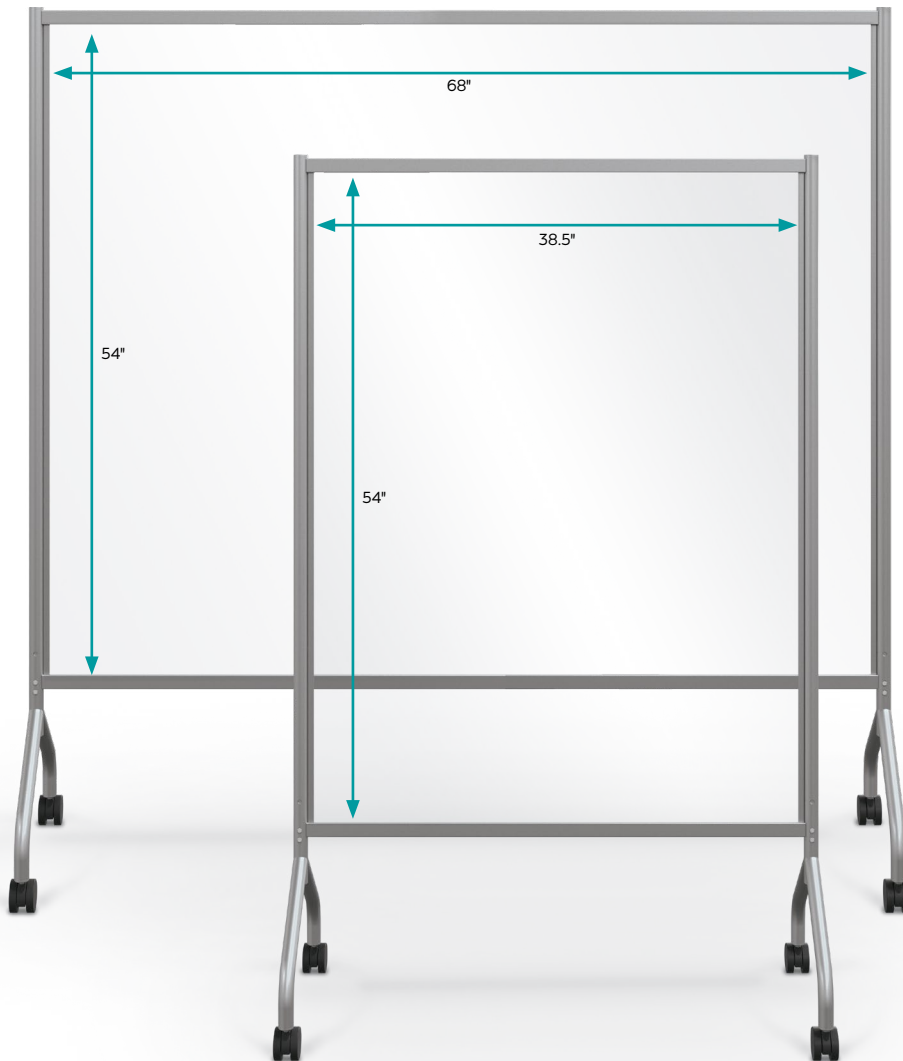

# ESSENTIALS MOBILE CLEAR DIVIDER

- Get clear protection for your office, school, and industrial spaces! Now available with clear plastic panel to create spaces that are protected yet still maintain visibility, the Essentials Mobile Clear Divider provides mobile and see-through protection for your guests, employees, students, and more.
- Ideal for use between workers on an assembly line, students in class, customer facing positions, or anywhere else you need to provide an easy to disinfect clear divider.
- Featuring anodized aluminum trim, the mobile board features a clear plastic panel (not designed for dry erase use). Available in two sizes. Smaller panel measures 54"H x 38.5"W. Larger panel measures 54"H x 68"W.
- Sliding flip chart hooks included. Wide base design is stable, and heavy duty locking casters move easily.
- SCS Indoor Advantage Gold Certified.
- **Note:** When cleaning clear screens always be sure to use a soft, non-abrasive cloth, such as a microfiber or lint free cloth, and apply light pressure only. Never use paper towels as it will scratch.

PART NO.	ITEM	DIMENSIONS	SHIP WT.
62541-CLEAR	Essentials Mobile Clear Divider - Standard (Platinum)	71.8"H x 42"W x 21"D	36 lbs
62506-CLEAR	Essentials Mobile Clear Divider - Large (Platinum)	71.8"H x 68"W x 21"D	60 lbs