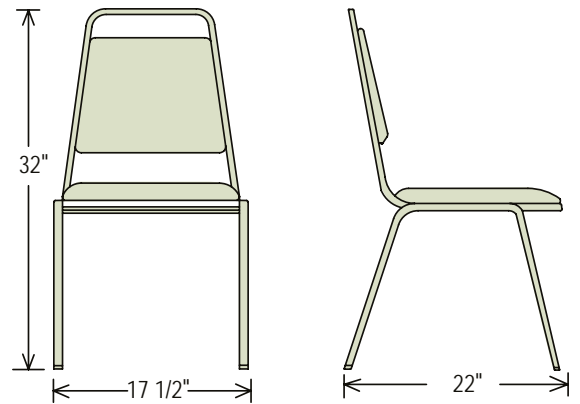

# BASICS

by NPS

CAL-117  
RATED

This **BASICS by NPS** stack chair brandishes a 1.5 inch thick, pullover-style, foam-padded cushion covered with thick easy-to-clean vinyl. Plywood core within both the seat and tapered backrest which features a built-in handle for easy moving and stacking. A strong 19-gauge square tubular steel frame includes under-seat bars to provide excellent support along with plastic glides to avoid marring floor surfaces.

### DIMENSIONS

OVERALL: 32"H x 17 1/2"W x 22"D

SEAT: 18"H x 15 3/4"W x 15"D

### FEATURES

1.5" High Density  
Grade-A Foam Seat

Playwood Core Seat  
and Back

8 Plastic Stack Bumpers  
for Secure Stackability

3/4" 19 Gauge  
Square Steel Tubing