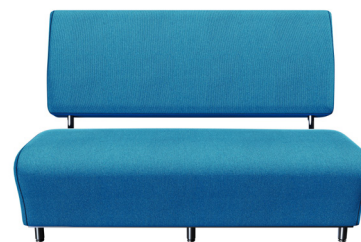

LOUNGE SOFT SEATING

ADAPTABLE SOLUTIONS
FOR LEARNING WITHOUT
BOUNDARIES

artcobell goes for comfort!

The latest entry into the artcobell line focuses on COMFORT and FLEXIBILITY. Clever upholstered shapes, available in easy care fabrics and vinyl, are designed to mix and match in any space.

24" CHAIR

Stylish, modern design works in any setting. Chairs and Sofas designed specifically for education

48" SOFA

Bring the comfort of a cafe to the classroom by combining two sofas and a table

60" SOFA

Pair a sofa with one of our juvenile height shape tables to create a lounge space for relaxing or a place to hang with friends

Kid Friendly Vinyl
Popular Silvertex®
colors in stock

Built Tough for K-12 Demands
Seams exceed industry
standard pull strength

Custom-made
to your requirements with
industry-best lead times

One Stop Shopping!
Ships with the rest of your
artcobell order

Ample Gap
between back and seat makes
cleaning easy and eliminates
stash zones